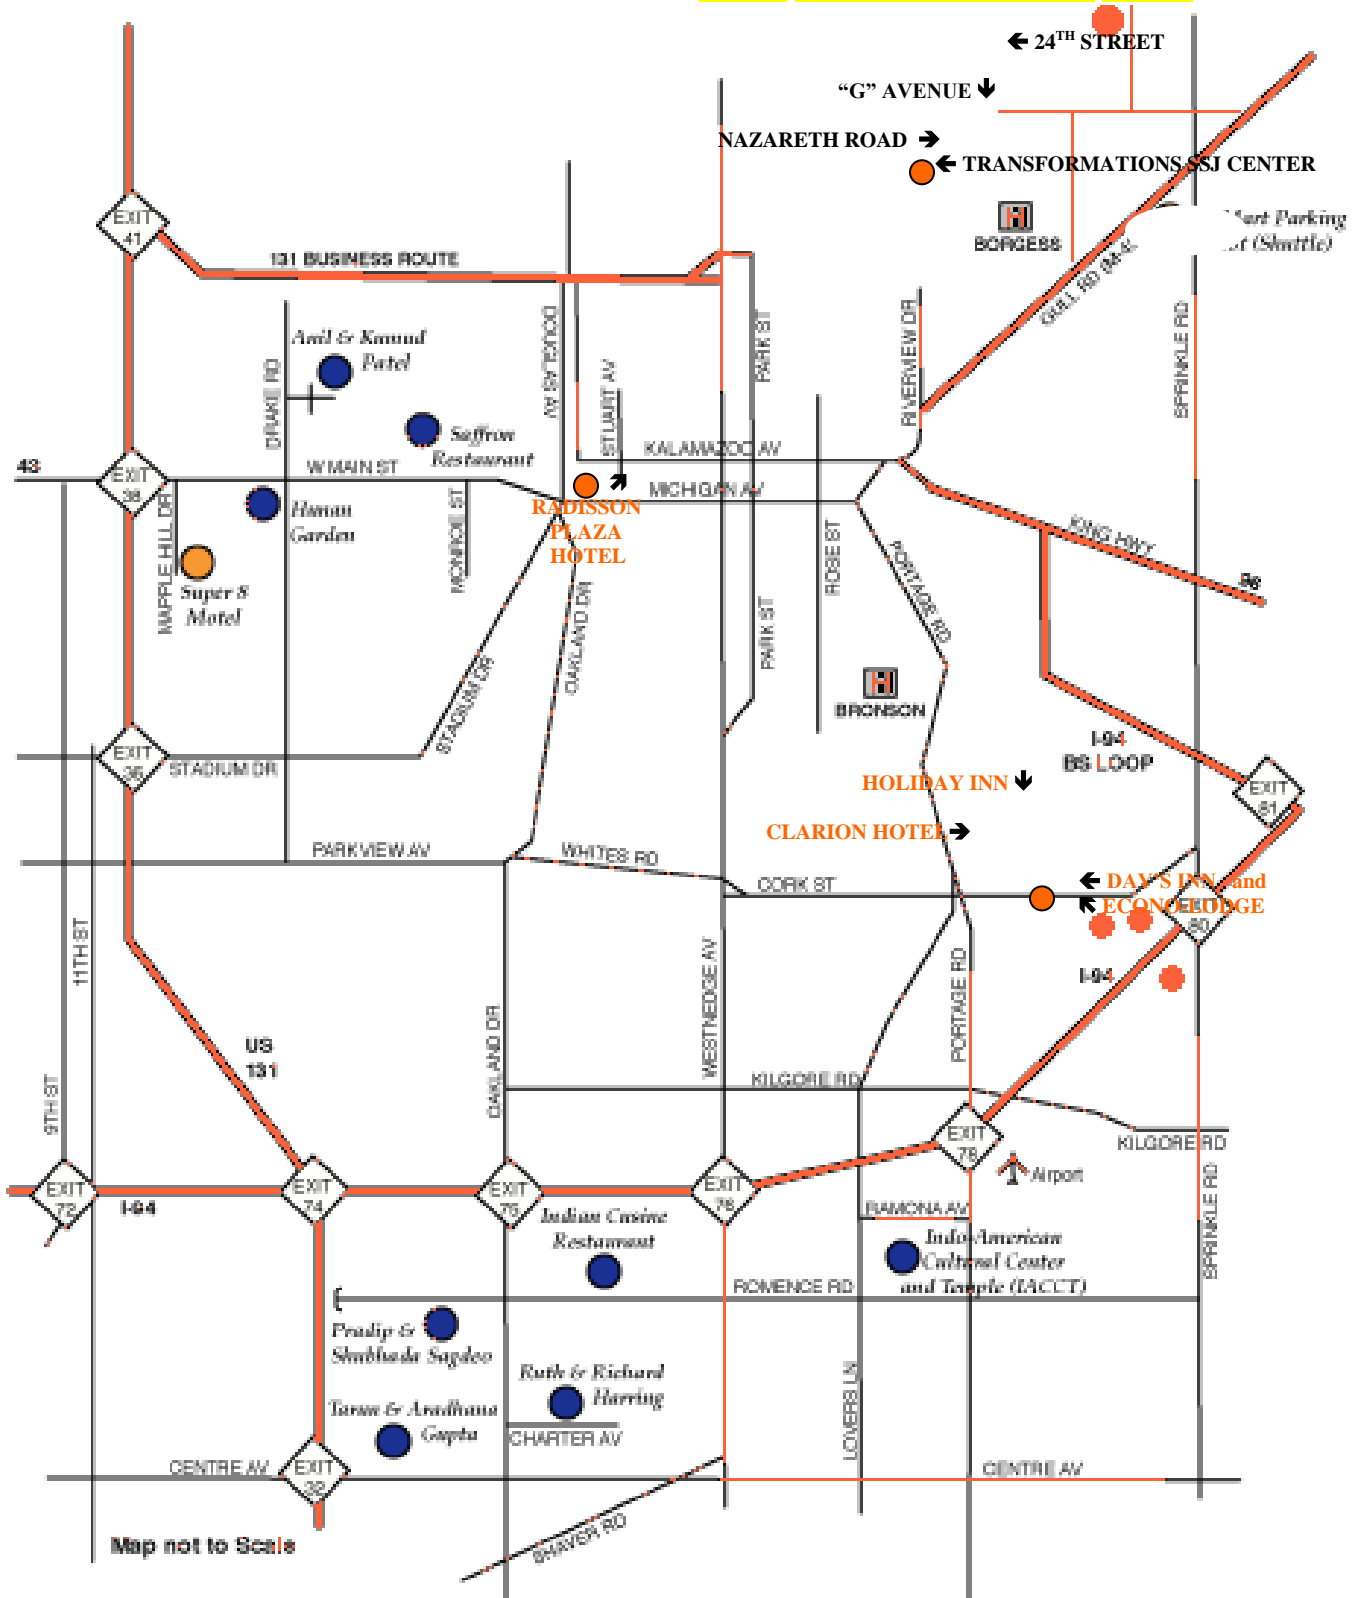

# Map to the Sambodh Center for Human Excellence (SCHE)

6363 N. 24<sup>th</sup> St., Kalamazoo, MI 49004

SCHE 6363 N. 24<sup>TH</sup> Street ↘ **HERE**

Google: KALAMAZOO are HOTELS AND MOTELS for listings